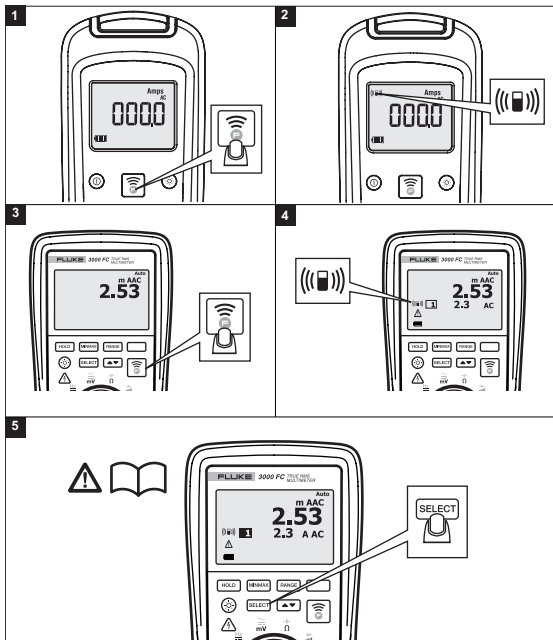

FLUKE®

a3002 FC Wireless AC/DC Clamp

Quick Reference Guide

Warning

To prevent possible electrical shock, fire, or personal injury, read the “a3002 FC Safety Information” before you use this Product.

Go to www.fluke.com to register your product and find more information.