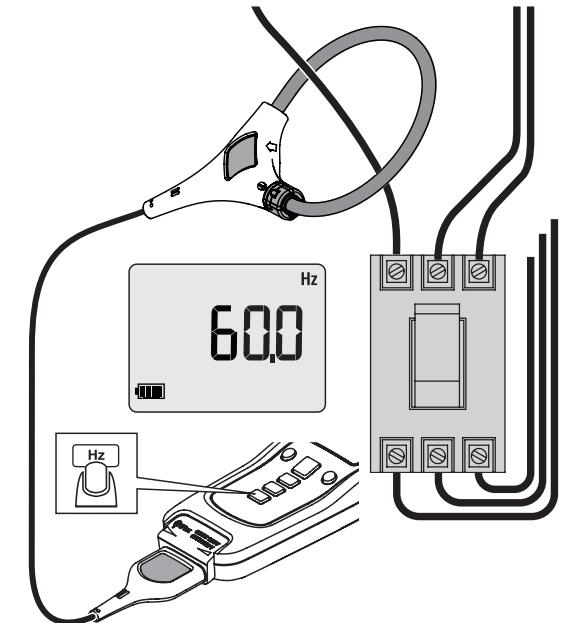

a3001 FC

Wireless iFlex

Quick Reference Guide

⚠️ ⚠️ Warning

To prevent possible electrical shock, fire, or personal injury, read the "a3001 FC Safety Information" before you use this Product.

Go to www.fluke.com to register your product and find more information.

1 OFF	2 LOG + [Power]	3 LOG x2	4 PoFF
5 [Light]	6 Amps AC 9.8 ∞	7 [Light]	8 Amps AC 9.8 ∞

1 OFF	2 LOG + [Power]	3 LOG x3	4 LoFF
5 [Light]	6 Amps AC 9.8 ∞	7 [Light]	8 Amps AC 9.8 ∞

Hz / Amps

INRUSH

ToolPak