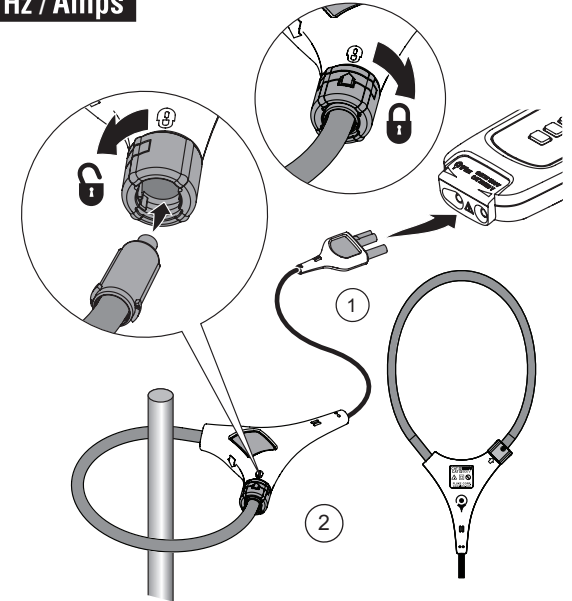

a3001 FC

Wireless iFlex

Quick Reference Guide

⚠️ ⚠️ Warning

To prevent possible electrical shock, fire, or personal injury, read the "a3001 FC Safety Information" before you use this Product.

Go to www.fluke.com to register your product and find more information.

1 OFF	2 LOG + [Power]	3 LOG x2	4 PoFF
5 [Light]	6 Amps AC 9.8 ∞	7 [Light]	8 Amps AC 9.8 ∞

1 OFF	2 LOG + [Power]	3 LOG x3	4 LoFF
5 [Light]	6 Amps AC 9.8 ∞	7 [Light]	8 Amps AC 9.8 ∞

Hz / Amps

INRUSH

ToolPak