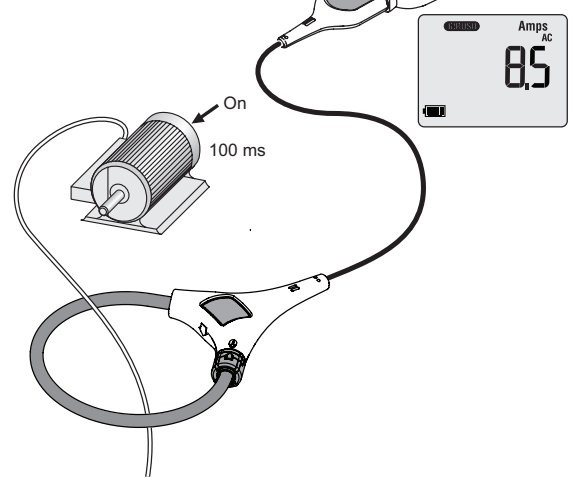

1 OFF	2 LOG + [Power]	3 LOG x2	4 PoFF
5 [Light]	6 Amps AC 9.8 ∞	7 [Light]	8 Amps AC 9.8 ∞

1 OFF	2 LOG + [Power]	3 LOG x3	4 LoFF
5 [Light]	6 Amps AC 9.8 ∞	7 [Light]	8 Amps AC 9.8 ∞

Hz / Amps

INRUSH

ToolPak