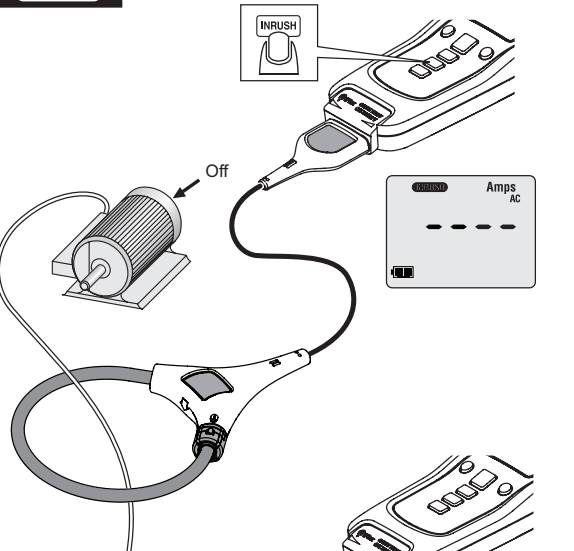

a3001 FC

Wireless iFlex

Quick Reference Guide

⚠️ ⚠️ Warning

To prevent possible electrical shock, fire, or personal injury, read the "a3001 FC Safety Information" before you use this Product.

Go to www.fluke.com to register your product and find more information.

1 OFF	2 LOG + [Power]	3 LOG x2	4 PoFF
5 [Light]	6 Amps AC 9.8 ∞	7 [Light]	8 Amps AC 9.8 ∞

1 OFF	2 LOG + [Power]	3 LOG x3	4 LoFF
5 [Light]	6 Amps AC 9.8 ∞	7 [Light]	8 Amps AC 9.8 ∞

Hz / Amps

INRUSH

ToolPak