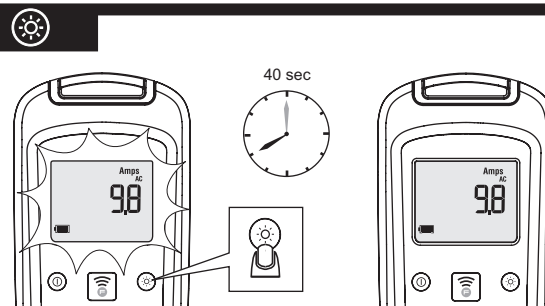

a3001 FC

Wireless iFlex

Quick Reference Guide

⚠️ ⚠️ Warning

To prevent possible electrical shock, fire, or personal injury, read the "a3001 FC Safety Information" before you use this Product.

Go to www.fluke.com to register your product and find more information.

1 OFF	2 LOG + [Power]	3 LOG x2	4 PoFF
5 [Light]	6 Amps AC 9.8 ∞	7 [Light]	8 Amps AC 9.8 ∞

1 OFF	2 LOG + [Power]	3 LOG x3	4 LoFF
5 [Light]	6 Amps AC 9.8 ∞	7 [Light]	8 Amps AC 9.8 ∞

Hz / Amps

INRUSH

ToolPak