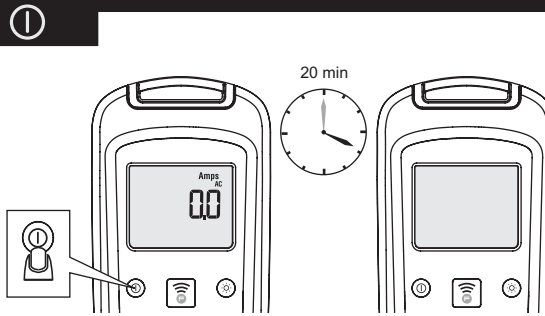

a3001 FC

Wireless iFlex

Quick Reference Guide

⚠️ ⚠️ Warning

To prevent possible electrical shock, fire, or personal injury, read the "a3001 FC Safety Information" before you use this Product.

Go to www.fluke.com to register your product and find more information.

1 OFF	2 LOG + [Power]	3 LOG x2	4 PoFF
5 [Light]	6 Amps AC 9.8 ∞	7 [Light]	8 Amps AC 9.8 ∞

1 OFF	2 LOG + [Power]	3 LOG x3	4 LoFF
5 [Light]	6 Amps AC 9.8 ∞	7 [Light]	8 Amps AC 9.8 ∞

Hz / Amps

INRUSH

ToolPak