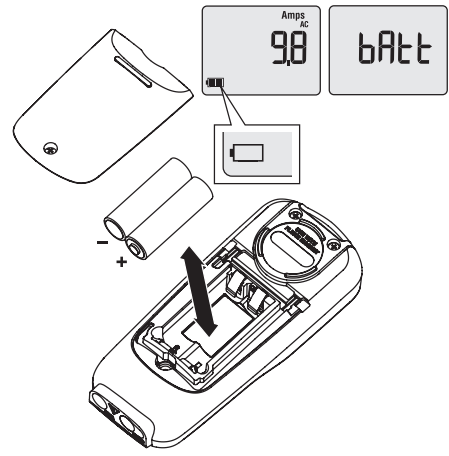

a3001 FC

Wireless iFlex

Quick Reference Guide

⚠️ ⚠️ Warning

To prevent possible electrical shock, fire, or personal injury, read the "a3001 FC Safety Information" before you use this Product.

Go to www.fluke.com to register your product and find more information.

1 OFF	2 LOG + [Power]	3 LOG x2	4 PoFF
5 [Light]	6 Amps AC 9.8 ∞	7 [Light]	8 Amps AC 9.8 ∞

1 OFF	2 LOG + [Power]	3 LOG x3	4 LoFF
5 [Light]	6 Amps AC 9.8 ∞	7 [Light]	8 Amps AC 9.8 ∞

Hz / Amps

INRUSH

ToolPak