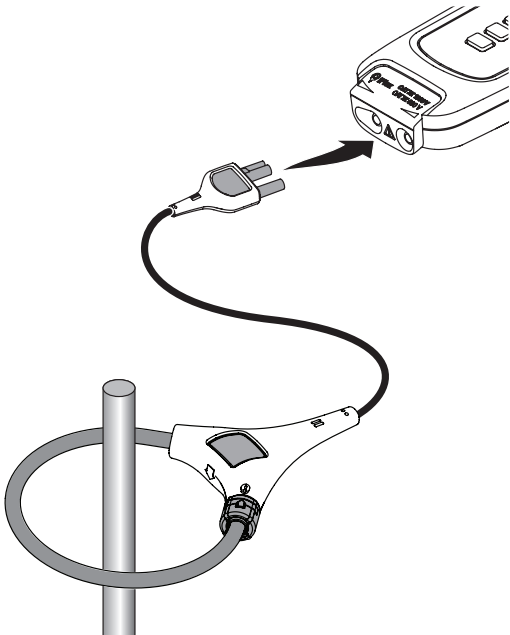

a3001 FC

Wireless iFlex

Quick Reference Guide

⚠️ ⚠️ Warning

To prevent possible electrical shock, fire, or personal injury, read the "a3001 FC Safety Information" before you use this Product.

Go to www.fluke.com to register your product and find more information.

1 OFF	2 LOG + [Power]	3 LOG x2	4 PoFF
5 [Light]	6 Amps AC 9.8 ∞	7 [Light]	8 Amps AC 9.8 ∞

1 OFF	2 LOG + [Power]	3 LOG x3	4 LoFF
5 [Light]	6 Amps AC 9.8 ∞	7 [Light]	8 Amps AC 9.8 ∞

Hz / Amps

INRUSH

ToolPak