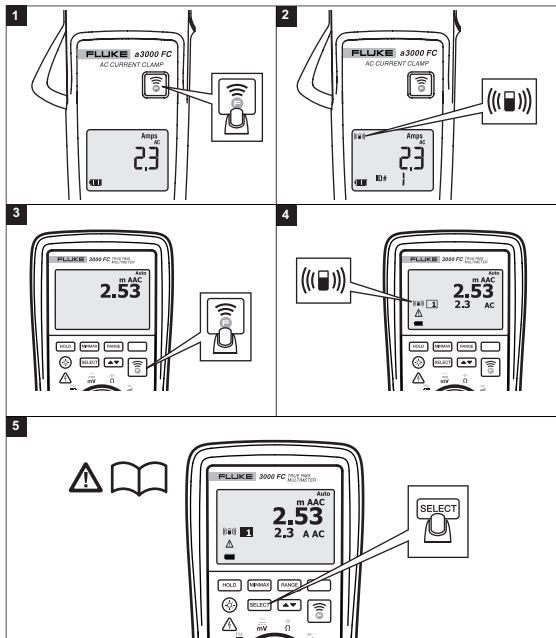

a3000 FC Wireless AC Clamp

Quick Reference Guide

⚠️⚠️ Warning

To prevent possible electrical shock, fire, or personal injury, read the “a3000 FC Safety Information” before you use this Product.

Go to www.fluke.com to register your product and find more information.

Amps