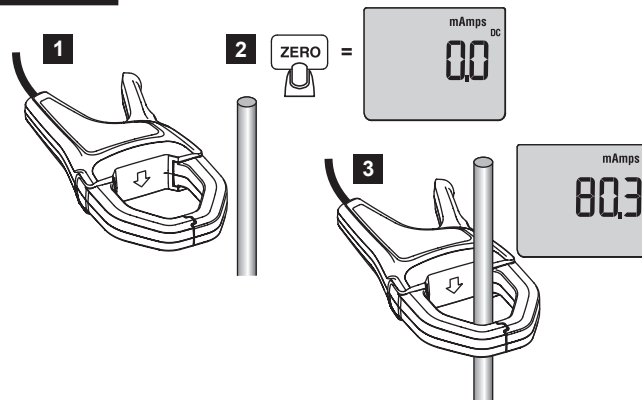

FLUKE

a3003 FC Wireless DC Clamp

Quick Reference Guide

⚠️ Warning

To prevent possible electrical shock, fire, or personal injury, read the “a3003 FC Safety Sheet” before you use this Product.

Go to www.fluke.com to register your product and find more information.

Amps

⏻ On / Off

1 OFF	2 LOG +	3 LOG x2
4 PoFF	5 	6 mAmps DC 2.3 ∞

☀️ Backlight

1 OFF	2 LOG +	3 LOG x3	4 LoFF
5 	6 mAmps DC 288	7 	8 mAmps DC 288 ∞

DMM (3000 FC Optional)

ZERO

Battery