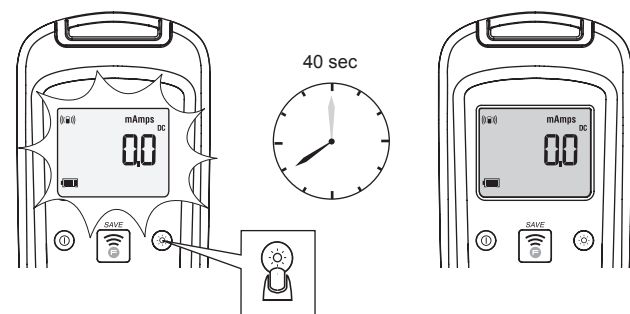

FLUKE

a3003 FC Wireless DC Clamp

Quick Reference Guide

⚠️ Warning

To prevent possible electrical shock, fire, or personal injury, read the “a3003 FC Safety Sheet” before you use this Product.

Go to www.fluke.com to register your product and find more information.

Amps

⏻ On / Off

1 OFF	2 LOG +	3 LOG x2
4 PoFF	5 	6 mAmps DC 2.3 ∞

☀️ Backlight

1 OFF	2 LOG +	3 LOG x3	4 LoFF
5 	6 mAmps DC 288	7 	8 mAmps DC 288 ∞

DMM (3000 FC Optional)

ZERO

Battery

LOG

iOS/Android

Fluke Connect™ Bluetooth® Connection to FC Tools

Bluetooth icon