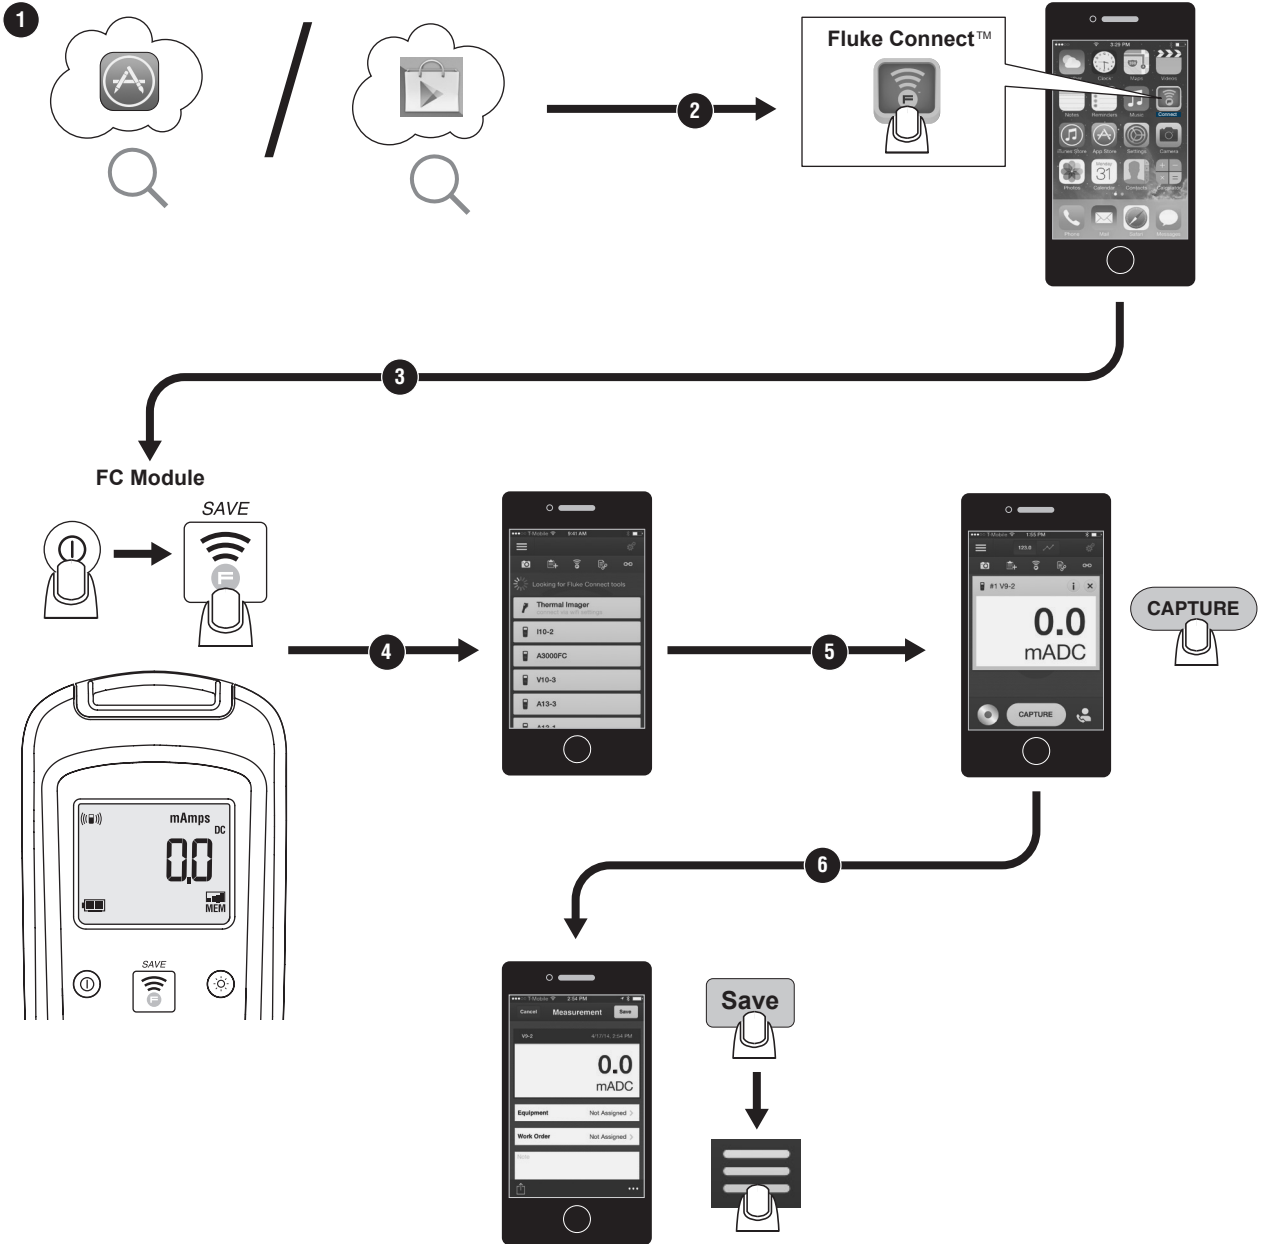

FLUKE

a3003 FC Wireless DC Clamp

Quick Reference Guide

⚠️ Warning

To prevent possible electrical shock, fire, or personal injury, read the “a3003 FC Safety Sheet” before you use this Product.

Go to www.fluke.com to register your product and find more information.

Amps

⏻ On / Off

1 OFF	2 LOG +	3 LOG x2
4 PoFF	5 	6 mAmps DC 2.3 ∞

☀️ Backlight

1 OFF	2 LOG +	3 LOG x3	4 LoFF
5 	6 mAmps DC 288	7 	8 mAmps DC 288 ∞

DMM (3000 FC Optional)

ZERO

Battery

LOG

iOS/Android

Fluke Connect™ Bluetooth® Connection to FC Tools

Bluetooth icon