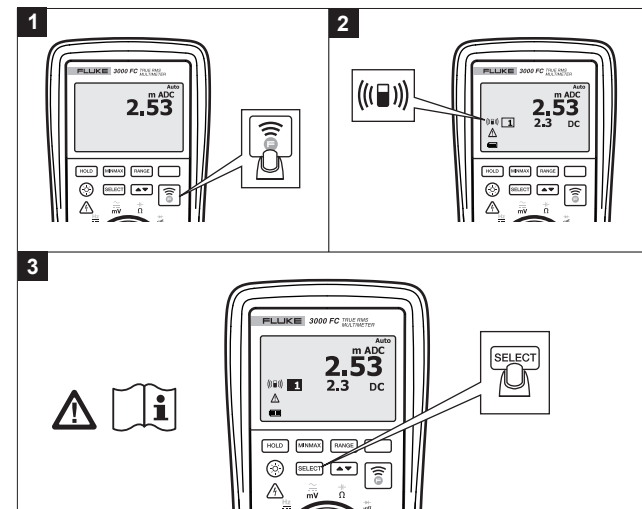

FLUKE

a3003 FC Wireless DC Clamp

Quick Reference Guide

⚠️ Warning

To prevent possible electrical shock, fire, or personal injury, read the “a3003 FC Safety Sheet” before you use this Product.

Go to www.fluke.com to register your product and find more information.

Amps

⏻ On / Off

1 OFF	2 LOG +	3 LOG x2
4 PoFF	5 	6 mAmps DC 2.3 ∞

☀️ Backlight

1 OFF	2 LOG +	3 LOG x3	4 LoFF
5 	6 mAmps DC 288	7 	8 mAmps DC 288 ∞

DMM (3000 FC Optional)

ZERO

Battery