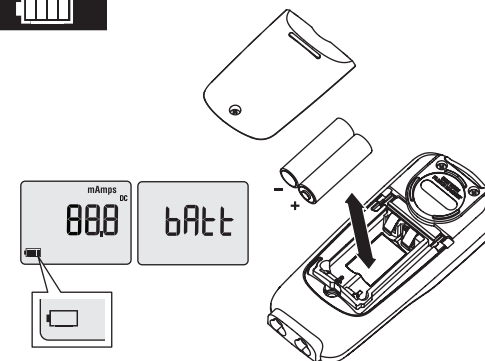

FLUKE

a3003 FC Wireless DC Clamp

Quick Reference Guide

⚠️ Warning

To prevent possible electrical shock, fire, or personal injury, read the “a3003 FC Safety Sheet” before you use this Product.

Go to www.fluke.com to register your product and find more information.

Amps

⏻ On / Off

1 OFF	2 LOG +	3 LOG x2
4 PoFF	5 	6 mAmps DC 2.3 ∞

☀️ Backlight

1 OFF	2 LOG +	3 LOG x3	4 LoFF
5 	6 mAmps DC 288	7 	8 mAmps DC 288 ∞

DMM (3000 FC Optional)

ZERO

Battery