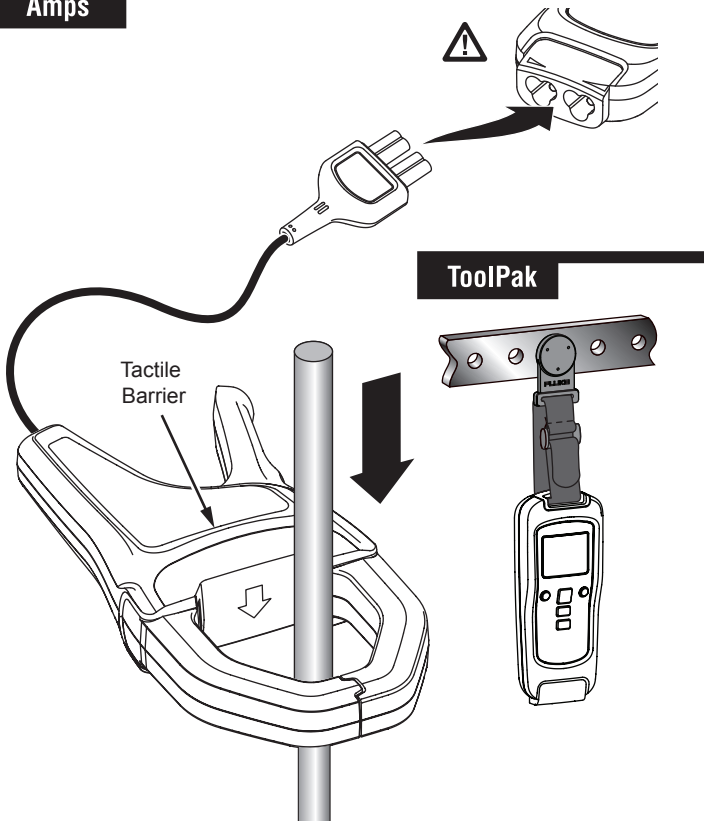

FLUKE

a3003 FC Wireless DC Clamp

Quick Reference Guide

⚠️ Warning

To prevent possible electrical shock, fire, or personal injury, read the “a3003 FC Safety Sheet” before you use this Product.

Go to www.fluke.com to register your product and find more information.

Amps

⏻ On / Off

1 OFF	2 LOG +	3 LOG x2
4 PoFF	5 	6 mAmps DC 2.3 ∞

☀️ Backlight

1 OFF	2 LOG +	3 LOG x3	4 LoFF
5 	6 mAmps DC 288	7 	8 mAmps DC 288 ∞

DMM (3000 FC Optional)

ZERO

Battery

LOG

iOS/Android

Fluke Connect™ Bluetooth® Connection to FC Tools

Bluetooth icon