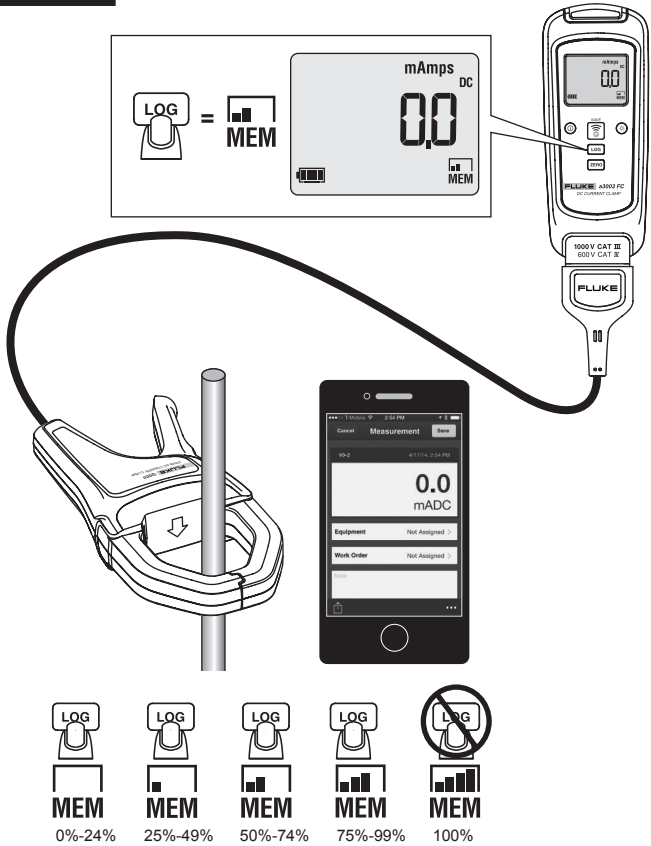

FLUKE

a3003 FC Wireless DC Clamp

Quick Reference Guide

⚠️ Warning

To prevent possible electrical shock, fire, or personal injury, read the “a3003 FC Safety Sheet” before you use this Product.

Go to www.fluke.com to register your product and find more information.

Amps

⏻ On / Off

1 OFF	2 LOG +	3 LOG x2
4 PoFF	5 	6 mAmps DC 2.3 ∞

☀️ Backlight

1 OFF	2 LOG +	3 LOG x3	4 LoFF
5 	6 mAmps DC 288	7 	8 mAmps DC 288 ∞

DMM (3000 FC Optional)

ZERO

Battery

LOG

iOS/Android

Fluke Connect™ Bluetooth® Connection to FC Tools

Bluetooth icon