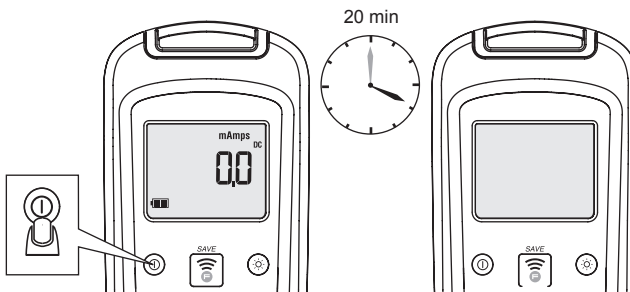

FLUKE

a3003 FC Wireless DC Clamp

Quick Reference Guide

⚠️ Warning

To prevent possible electrical shock, fire, or personal injury, read the “a3003 FC Safety Sheet” before you use this Product.

Go to www.fluke.com to register your product and find more information.

Amps

⏻ On / Off

1 OFF	2 LOG +	3 LOG x2
4 PoFF	5 	6 mAmps DC 2.3 ∞

☀️ Backlight

1 OFF	2 LOG +	3 LOG x3	4 LoFF
5 	6 mAmps DC 288	7 	8 mAmps DC 288 ∞

DMM (3000 FC Optional)

ZERO

Battery